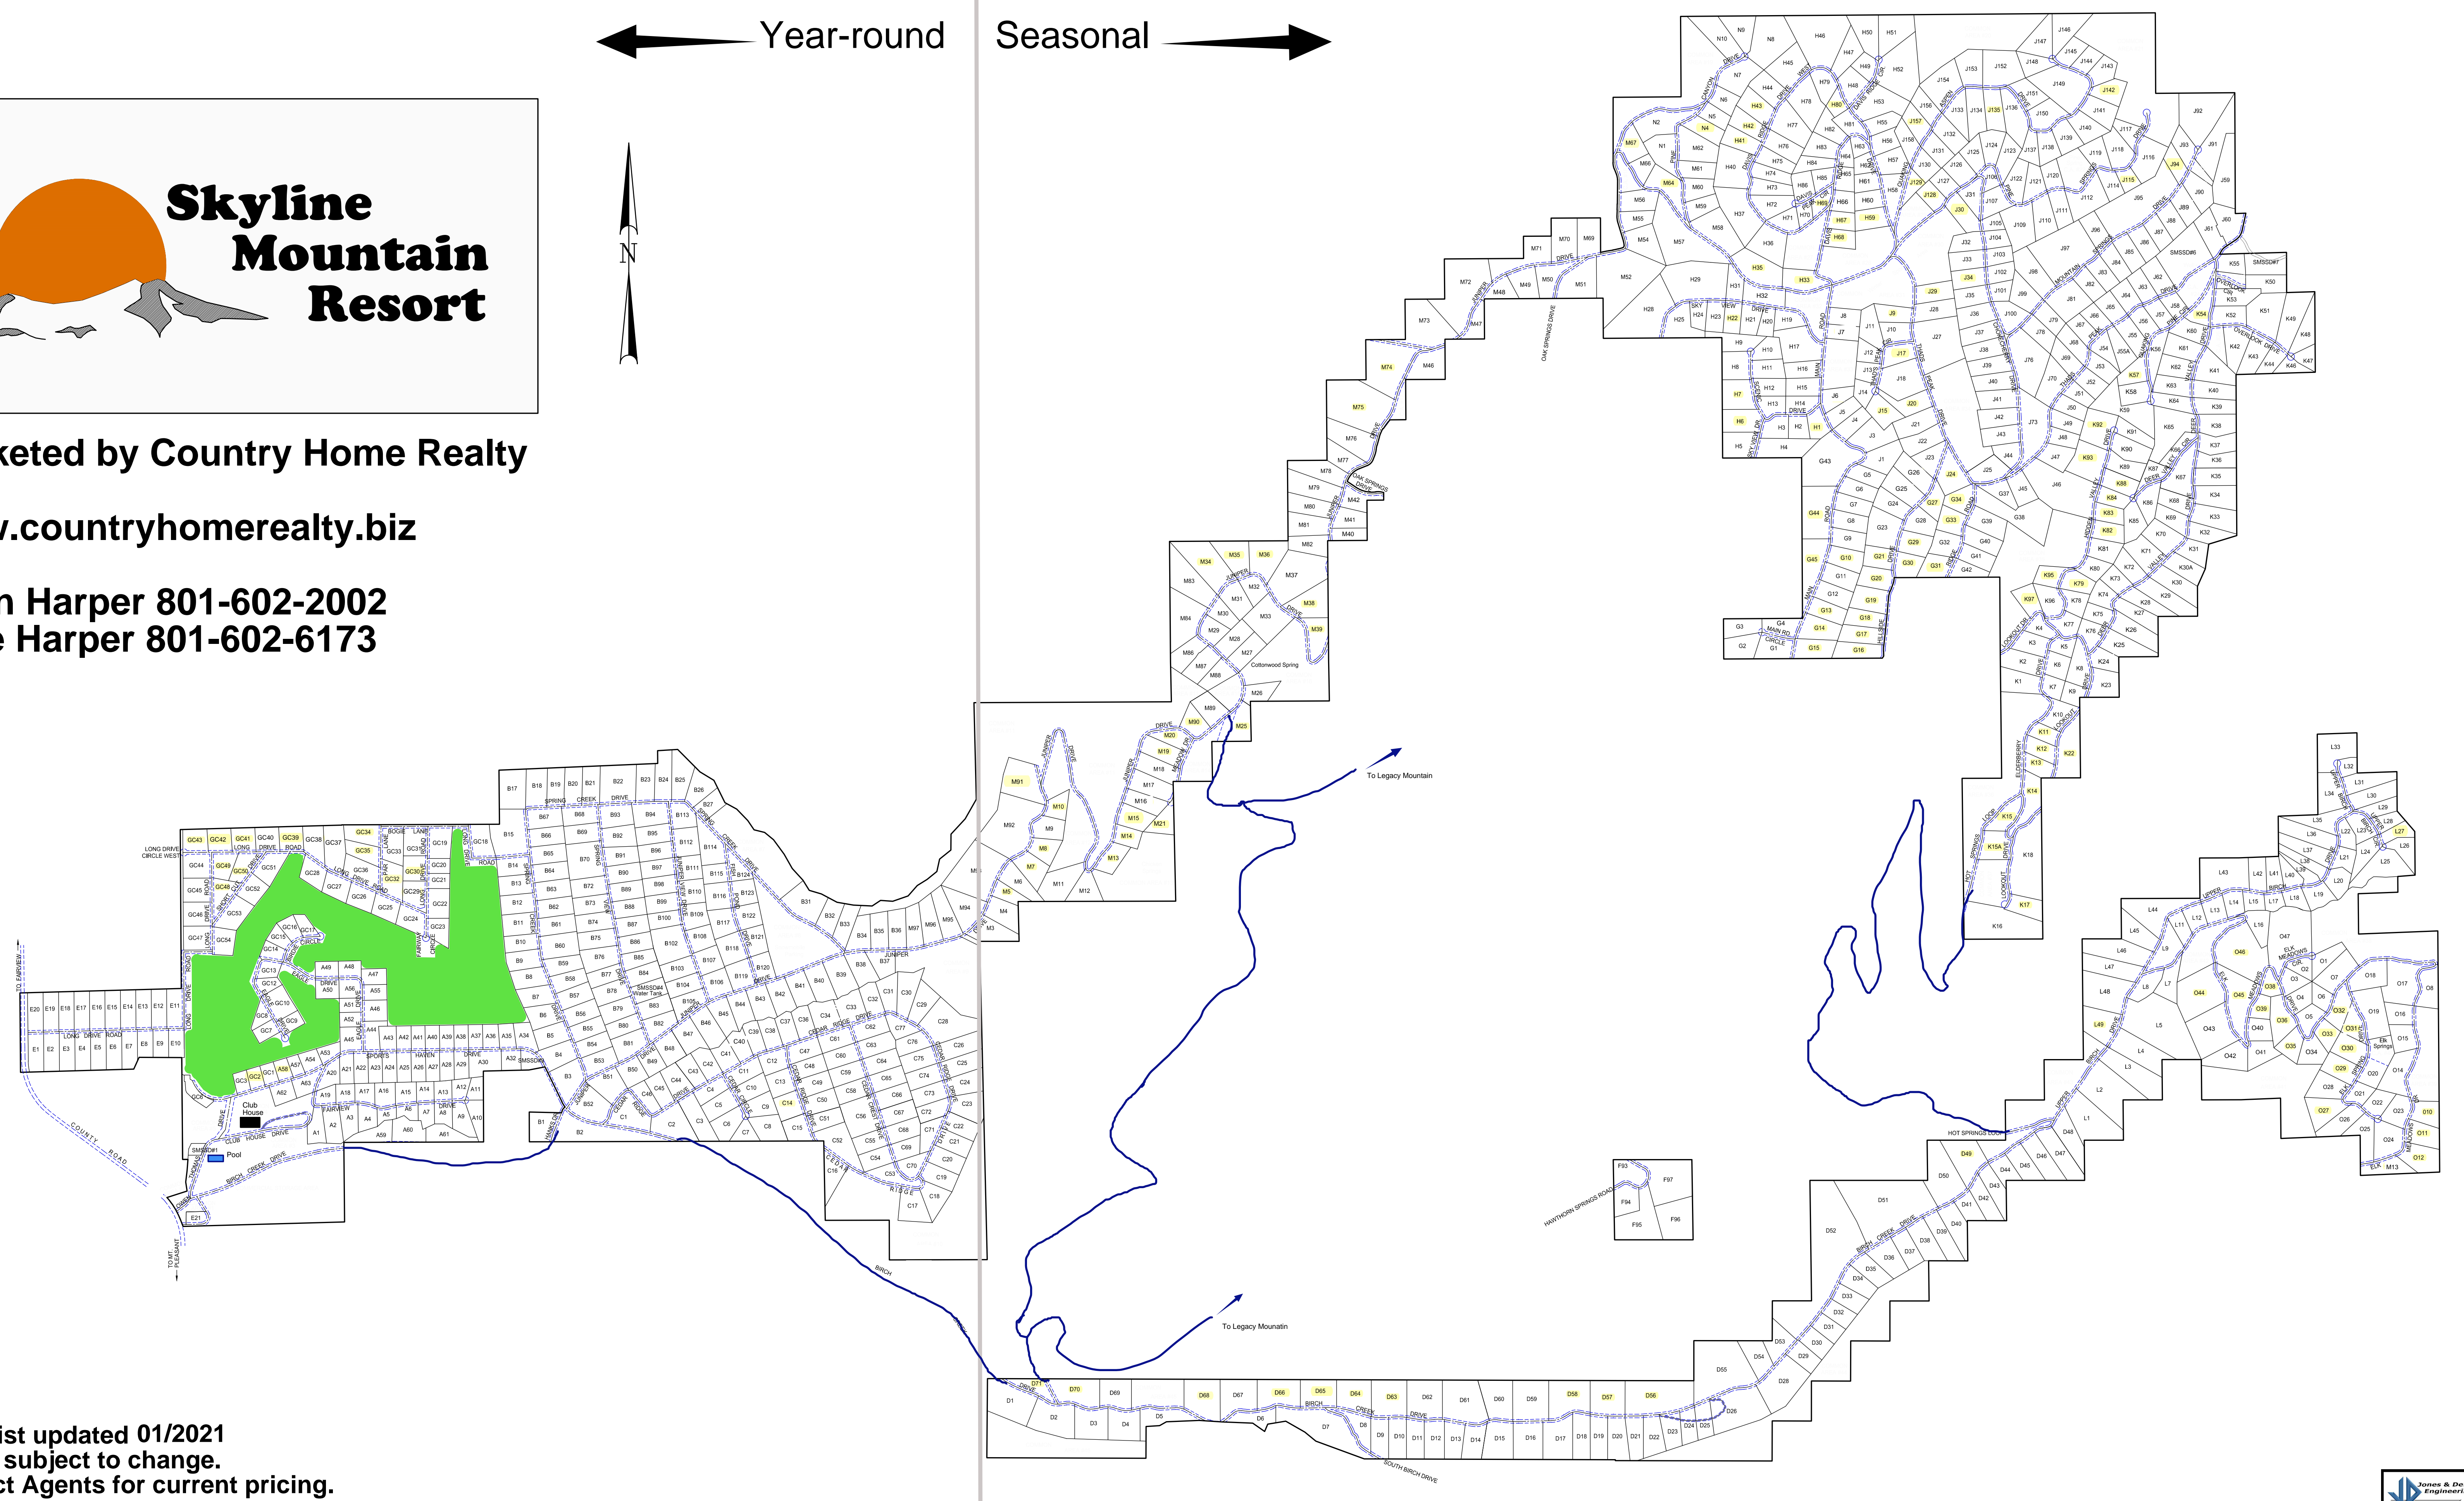

# Skyline Mountain Resort

← Year-round      Seasonal →

Marketed by Country Home Realty

[www.countryhomerealty.biz](http://www.countryhomerealty.biz)

Shon Harper 801-602-2002  
 Jake Harper 801-602-6173

Price list updated 01/2021  
 Prices subject to change.  
 Contact Agents for current pricing.